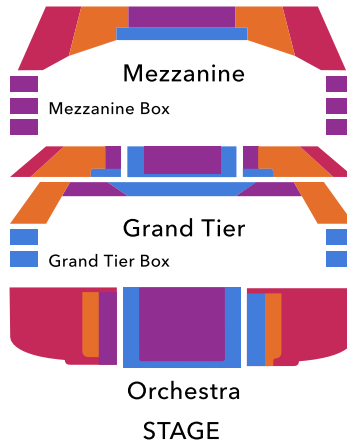

MOVIE -SERIES-

CHARLOTTE
SYMPHONY
2024/2025 SEASON

BELK THEATER

- PRICE LEVEL 1
- PRICE LEVEL 2
- PRICE LEVEL 3
- PRICE LEVEL 4

	SERIES PRICING
PRICE LEVEL	MOVIE 4
1	\$359
2	\$285
3	\$225
4	\$156

Prices include Blumenthal Arts facility fees. Programs and artists subject to change.
Listed prices good through April 22, 2024. Prices subject to change after that date.